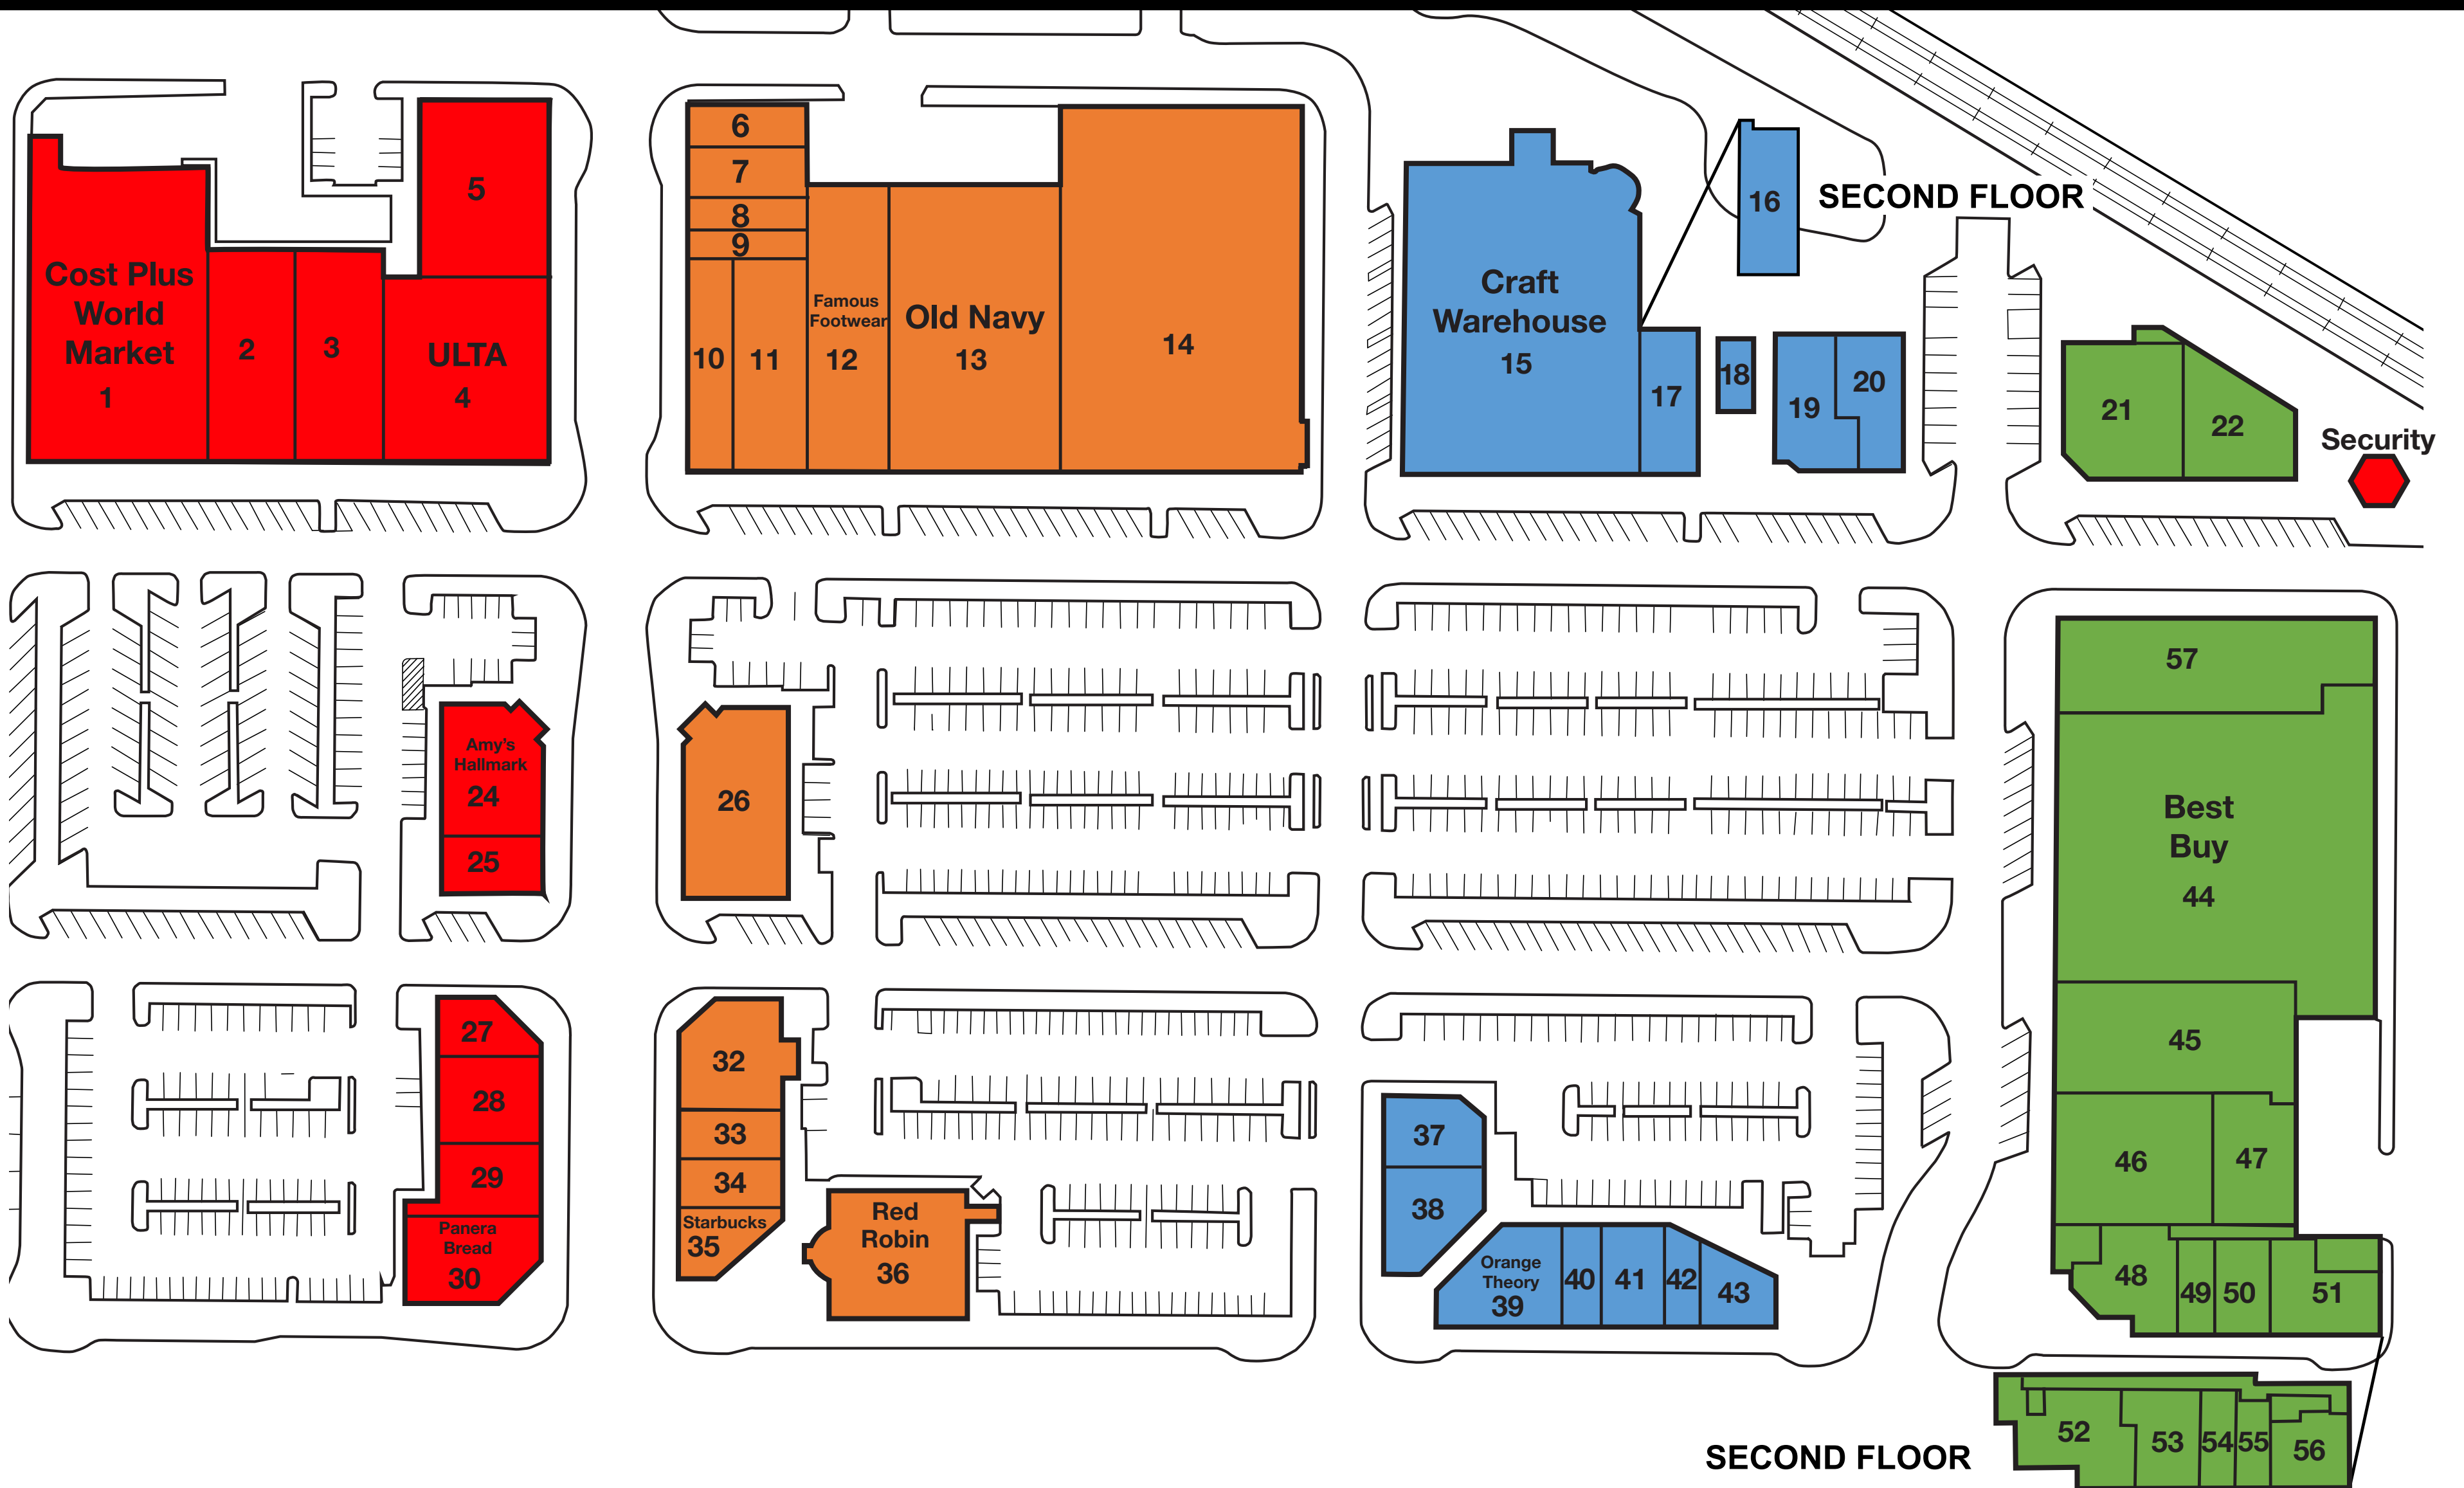

GRESHAM STATION

SECOND FLOOR

24	Amy's Hallmark	(503) 465-2982	16	Management Office	(503) 450-0806
51	AT&T	(503) 669-1089	21	Mattress Firm	(503) 661-2921
28	Baja Fresh	(503) 667-1687	2	Maurices	(503) 491-9129
10	Bath & Body Works	(503) 492-6433	49	Nail La Belle	(503) 666-9899
52	Bedont Orthodontics	(503) 665-1115	13	Old Navy	(503) 492-7943
44	Best Buy	(503) 465-0195	39	Orange Theory	(503) 489-4334
42	Bishops Cuts & Colors	(503) 907-1414	27	Panda Express	(503) 665-9988
18	Bollywood Eyebrow	(971) 444-2276	30	Panera Bread	(503) 665-8922
20	Chico's	(503) 618-8020	26	Pet Supplies Plus	Coming Soon
9	Claire's	(503) 665-3126	36	Red Robin	(503) 665-3423
33	Cold Stone Creamery	(503) 491-5920	37	Rivermark Credit Union	(503) 906-9362
1	Cost Plus World Market	(503) 669-9727	17	Shoe Mill	(503) 491-4455
15	Craft Warehouse	(503) 907-3137	35	Starbucks	(503) 667-9943
12	Famous Footwear	(503) 465-1722	41	Sushiville	(503) 465-0111
6	Gresham Station Dental	(503) 661-9696	22	Sweet Betty's	(503) 665-5052
50	H&R Block	(503) 492-0210	40	T-Mobile	(503) 618-0978
8	Hair Masters	(503) 661-5668	4	ULTA	(503) 665-6838
53	Heart of Hospice	(503) 925-3029	43	Umpqua Bank	(503) 669-0812
34	Joy Poke	(213) 447-1859	29	Verizon Wireless	(503) 665-2161
3	LOFT	(503) 465-2944	19	Zumiez	(503) 491-2280