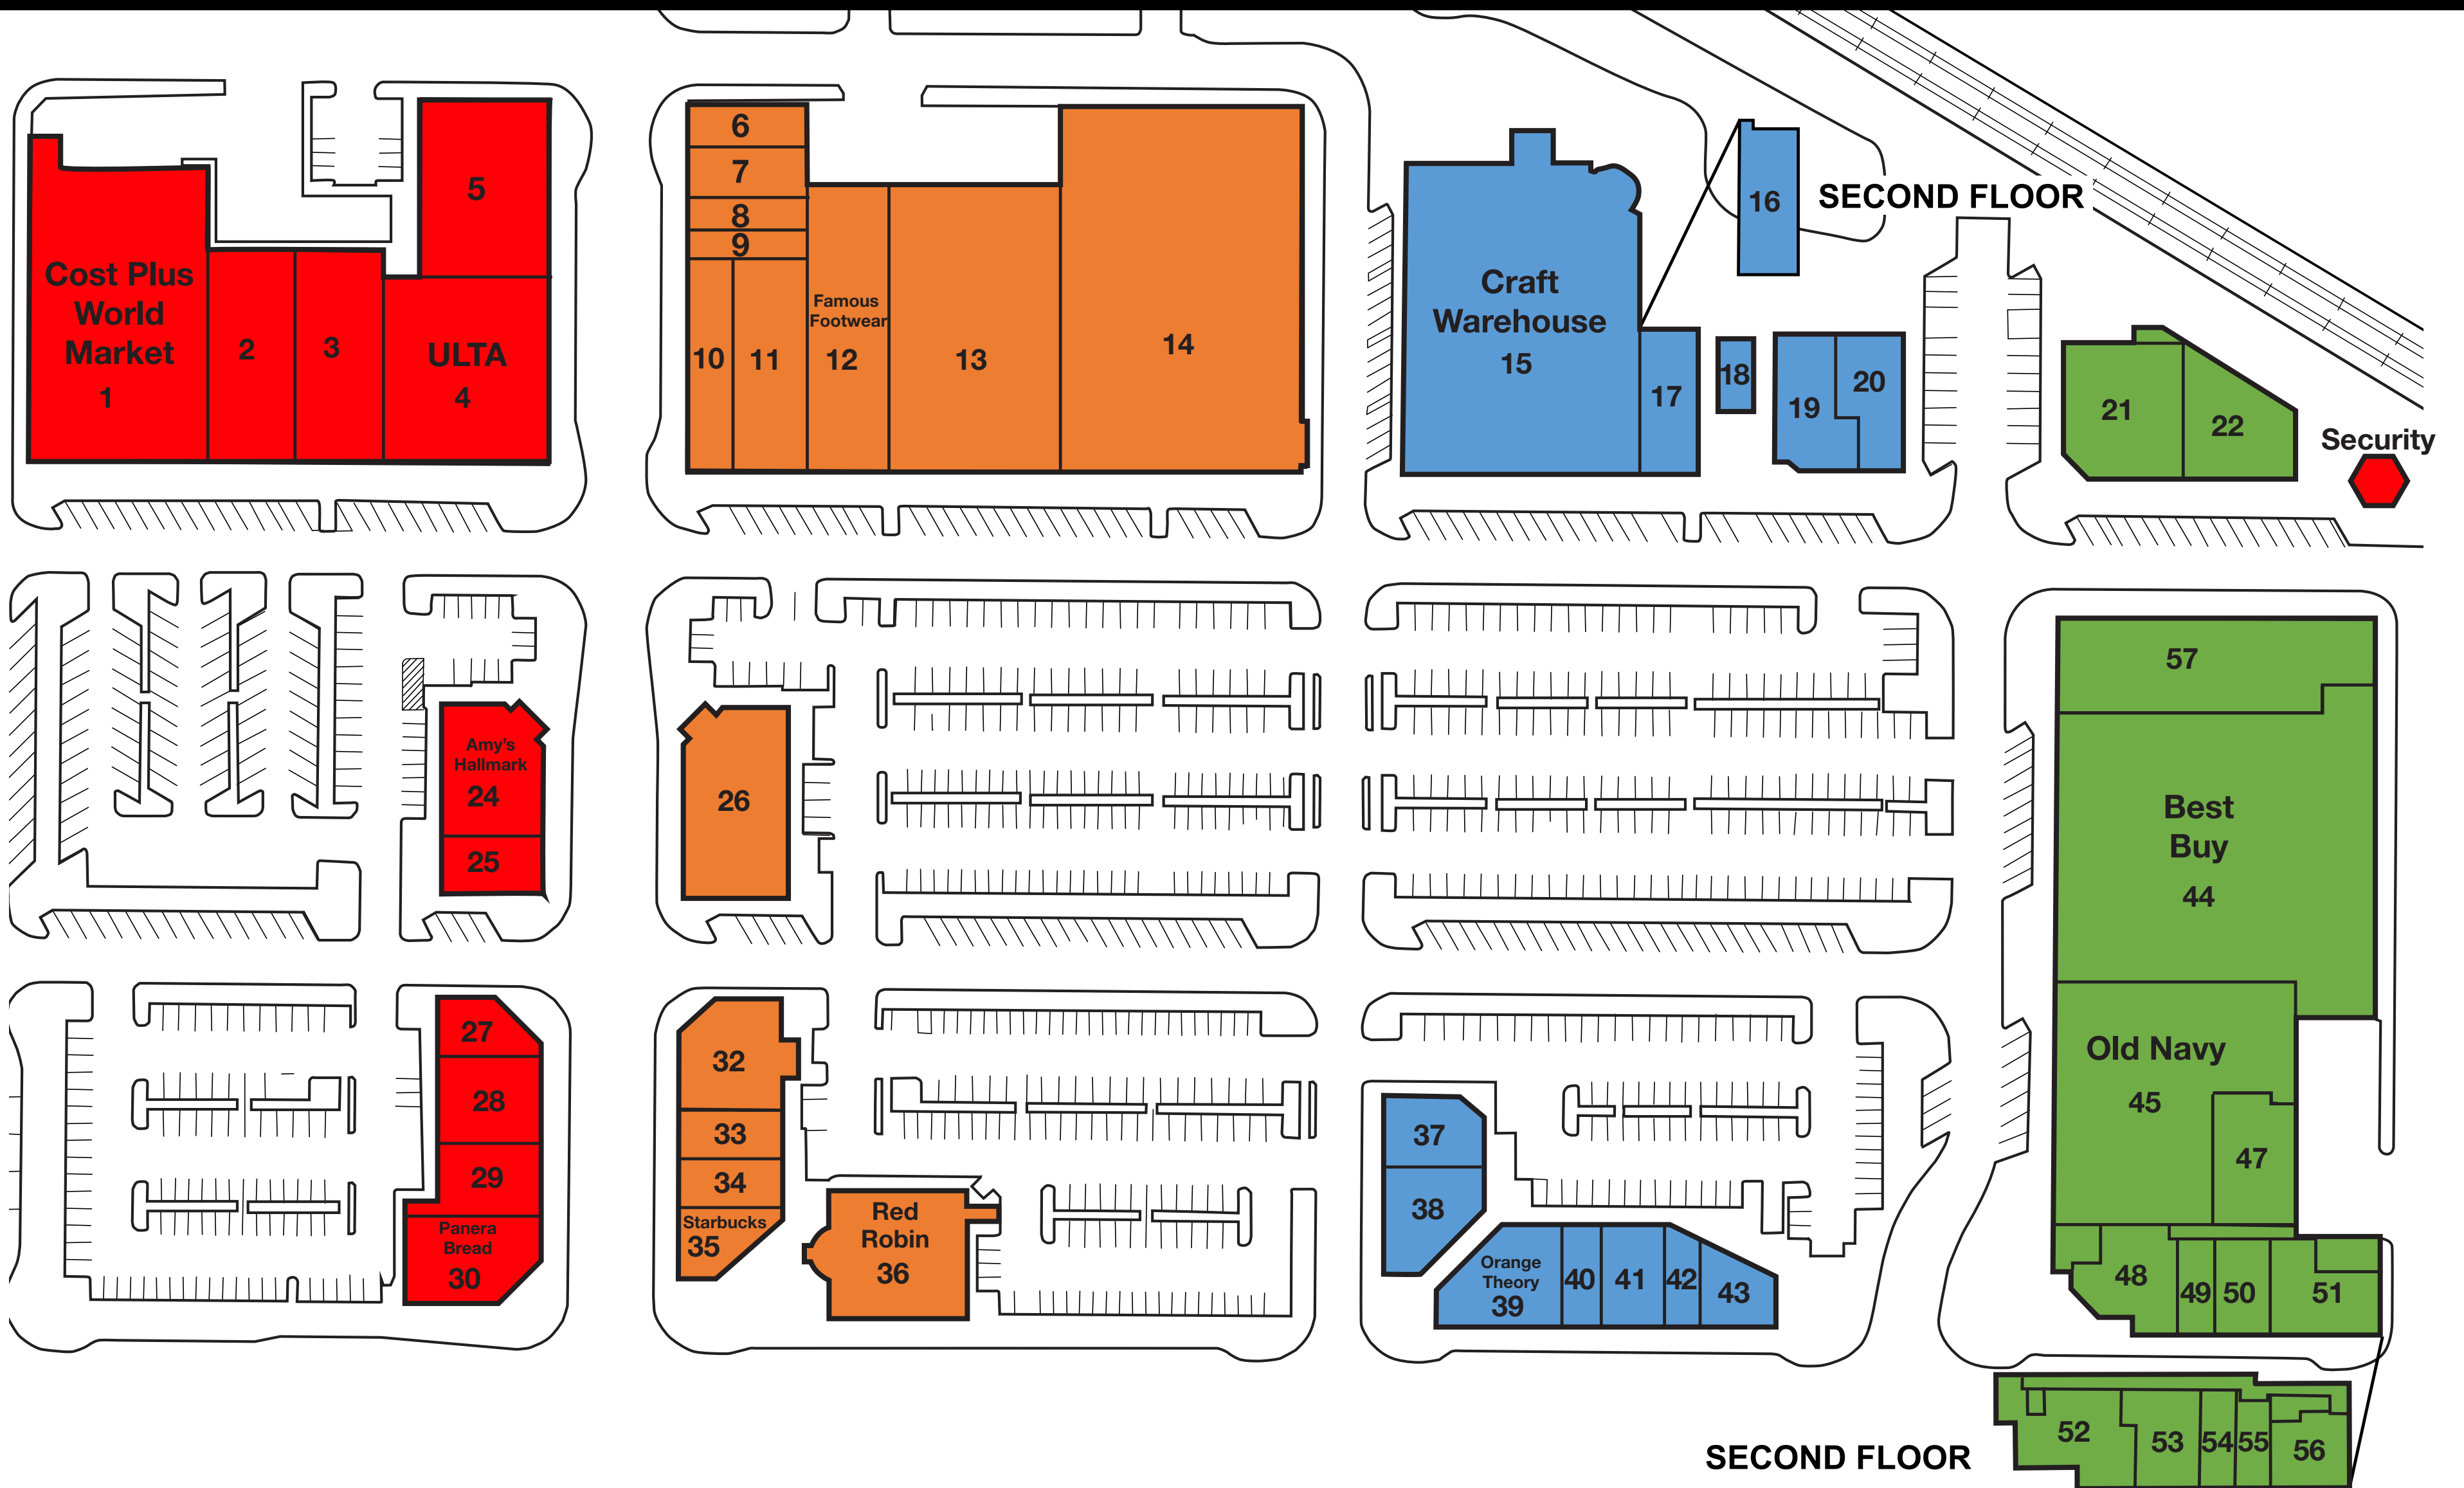

GRESHAM STATION

SECOND FLOOR

24	Amy's Hallmark	(503) 465-2982	16	Management Office	(503) 450-0806
51	AT&T	(503) 669-1089	21	Mattress Firm	(503) 661-2921
28	Baja Fresh	(503) 667-1687	2	Maurices	(503) 491-9129
10	Bath & Body Works	(503) 492-6433	49	Nail La Belle	(503) 666-9899
52	Bedont Orthodontics	(503) 665-1115	45	Old Navy	(503) 492-7943
44	Best Buy	(503) 465-0195	39	Orange Theory	(503) 489-4334
42	Bishops Cuts & Colors	(503) 907-1414	27	Panda Express	(503) 665-9988
18	Bollywood Eyebrow	(971) 444-2276	30	Panera Bread	(503) 665-8922
20	Chico's	(503) 618-8020	26	Pet Supplies Plus	Coming Soon
9	Claire's	(503) 665-3126	36	Red Robin	(503) 665-3423
33	Cold Stone Creamery	(503) 491-5920	37	Rivermark Credit Union	(503) 906-9362
1	Cost Plus World Market	(503) 669-9727	17	Shoe Mill	(503) 491-4455
15	Craft Warehouse	(503) 907-3137	35	Starbucks	(503) 667-9943
12	Famous Footwear	(503) 465-1722	41	Sushiville	(503) 465-0111
6	Gresham Station Dental	(503) 661-9696	22	Sweet Betty's	(503) 665-5052
50	H&R Block	(503) 492-0210	40	T-Mobile	(503) 618-0978
8	Hair Masters	(503) 661-5668	4	ULTA	(503) 665-6838
53	Heart of Hospice	(503) 925-3029	43	Umpqua Bank	(503) 669-0812
34	Joy Poke	(213) 447-1859	29	Verizon Wireless	(503) 665-2161
3	LOFT	(503) 465-2944	19	Zumiez	(503) 491-2280