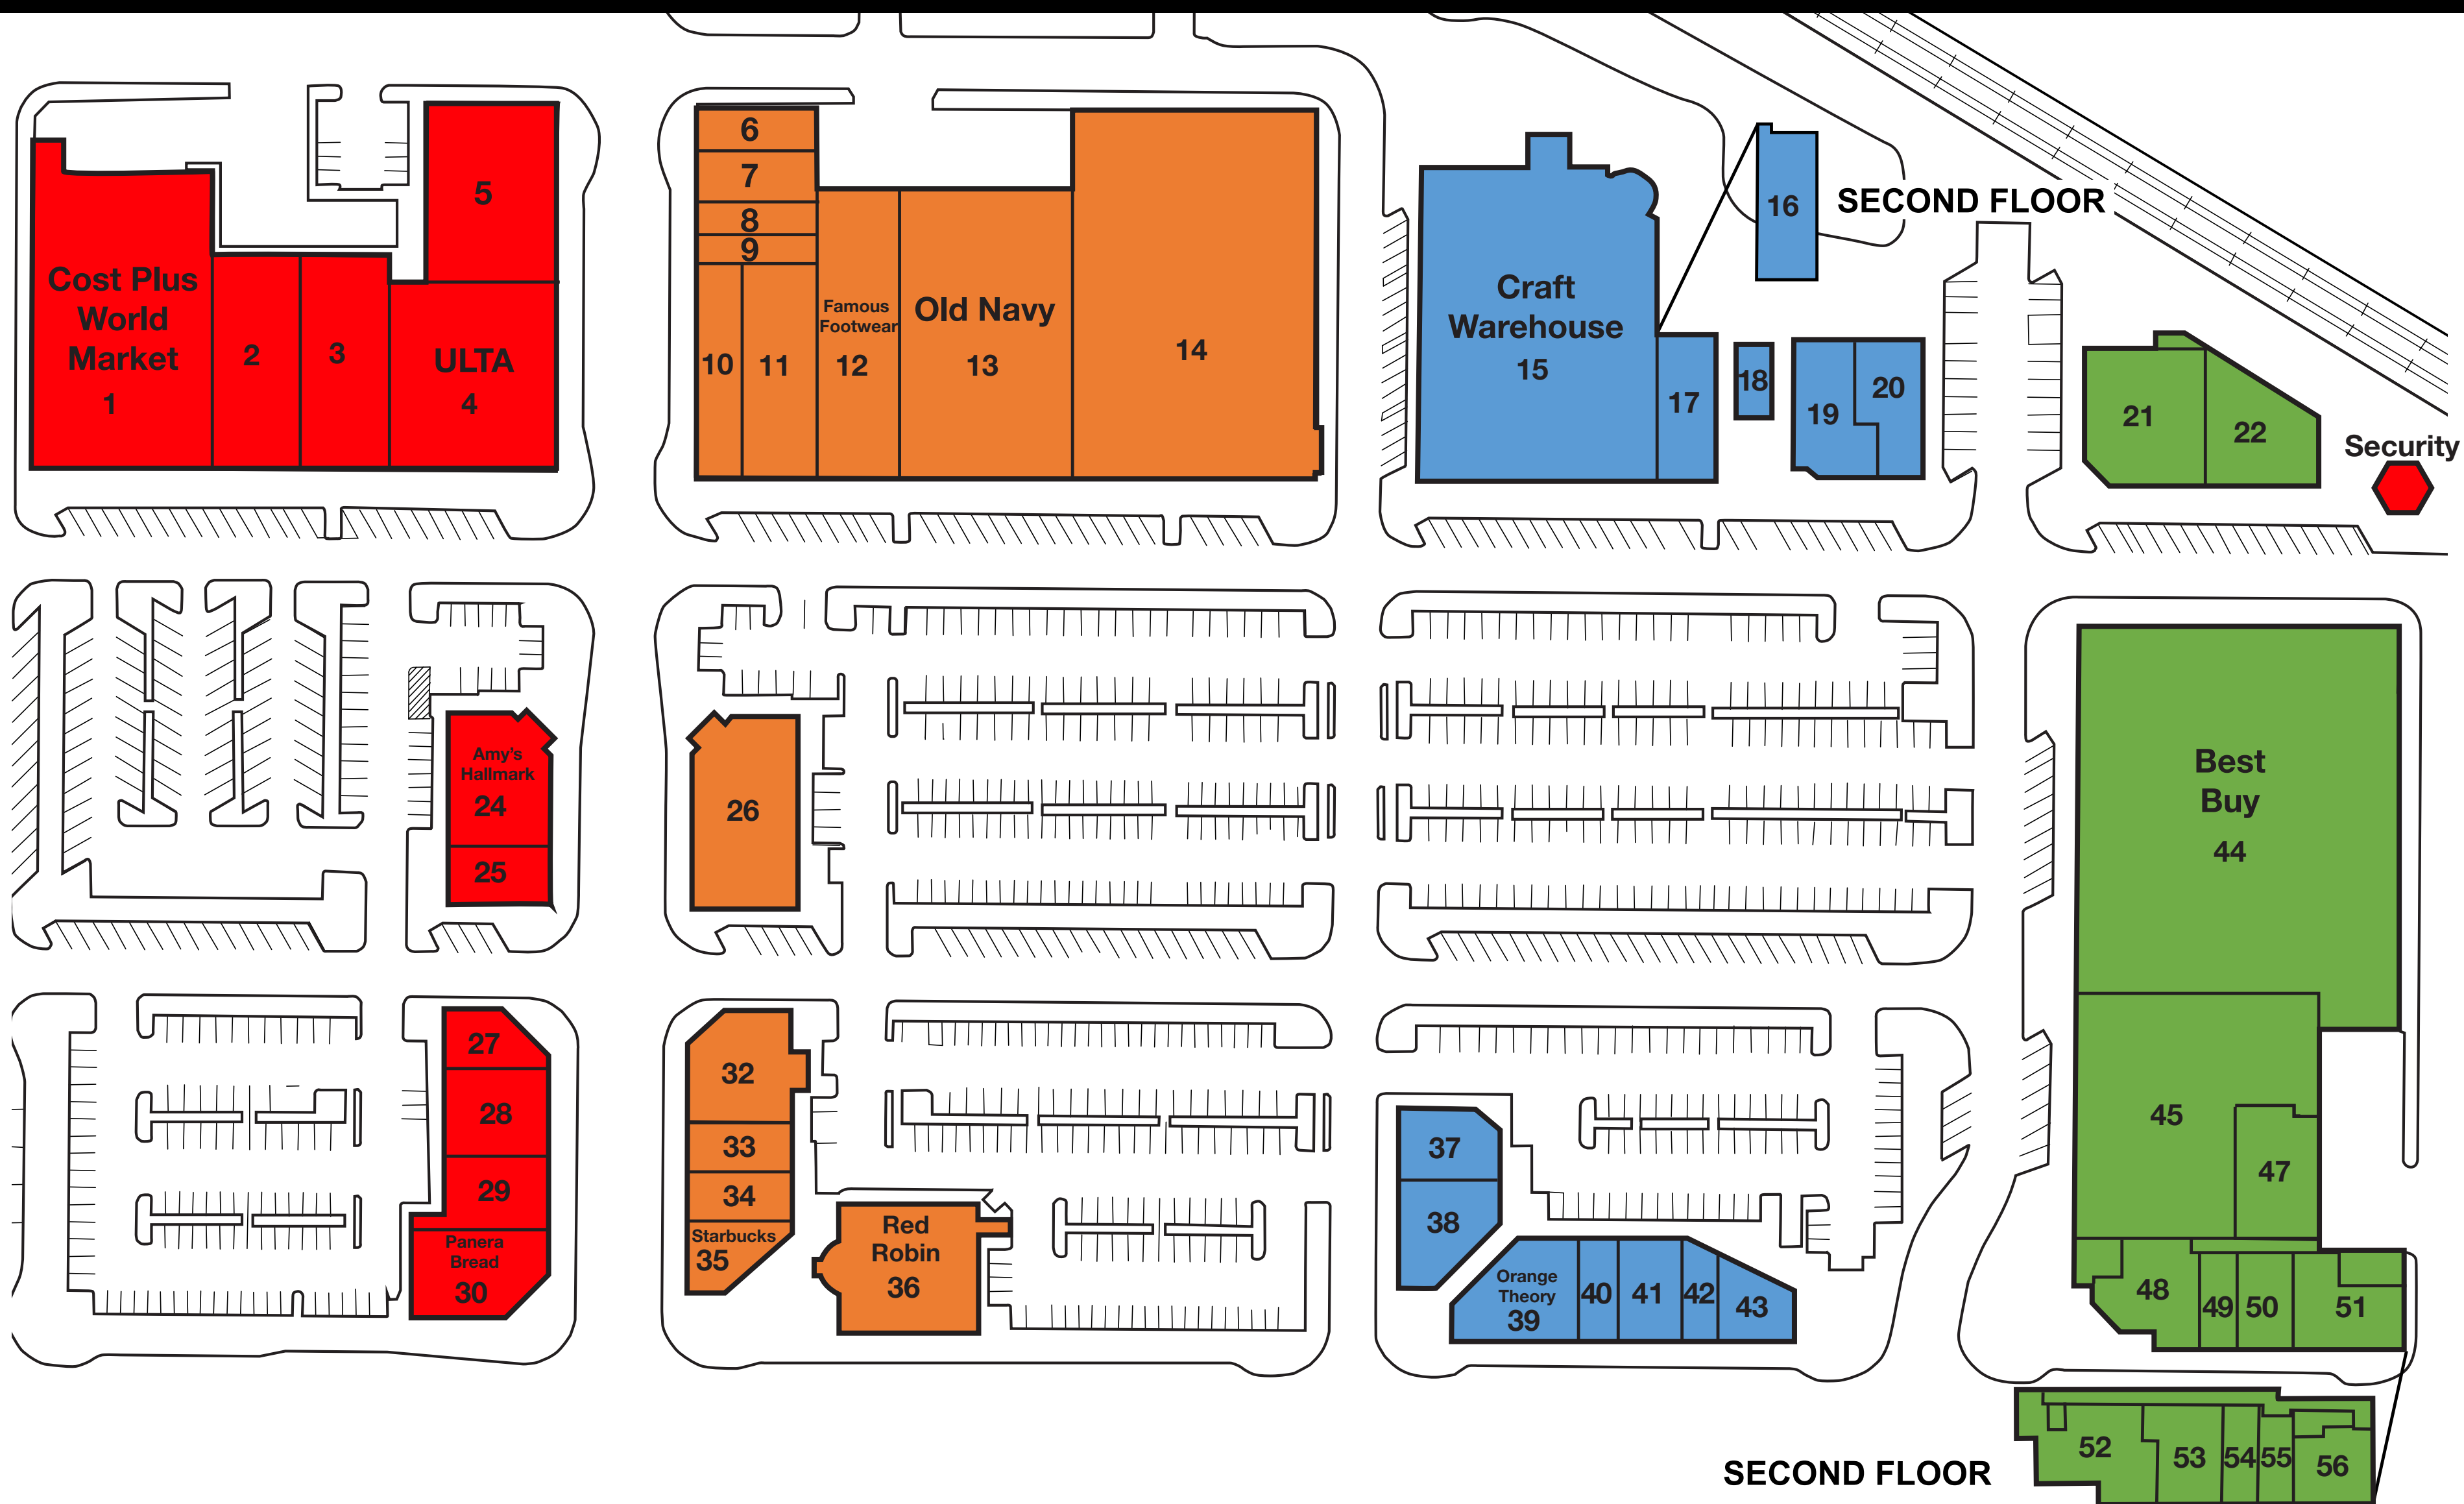

GRESHAM STATION

24	Amy's Hallmark	(503) 465-2982	3	LOFT	(503) 465-2944
51	AT&T	(503) 669-1089	16	Management Office.....	(503) 450-0806
28	Baja Fresh.....	(503) 667-1687	21	Mattress Firm.....	(503) 661-2921
10	Bath & Body Works	(503) 492-6433	2	Maurices	(503) 491-9129
52	Bedont Orthodontics.....	(503) 665-1115	49	Nail La Belle	(503) 666-9899
44	Best Buy.....	(503) 465-0195	13	Old Navy	(503) 492-7943
42	Bishops Cuts & Colors	(503) 907-1414	39	Orange Theory.....	(503) 489-4334
11	Blue Pine Gallery & Gifts	(503) 666-7084	27	Panda Express.....	(503) 665-9988
18	Bollywood Eyebrow.....	(971) 444-2276	30	Panera Bread.....	(503) 665-8922
53	Bristol Hospice	(503) 925-3029	26	Pet Supplies Plus	(503) 666-1518
14	Burlington	Coming Soon	36	Red Robin	(503) 665-3423
20	Chico's	(503) 618-8020	37	Rivermark Credit Union	(503) 906-9362
9	Claire's	(503) 665-3126	40	ShareTea	(503) 869-3281
33	Cold Stone Creamery	(503) 491-5920	17	Shoe Mill	(503) 491-4455
1	Cost Plus World Market.....	(503) 669-9727	35	Starbucks	(503) 667-9943
15	Craft Warehouse.....	(503) 907-3137	41	Sushiville	(503) 465-0111
12	Famous Footwear	(503) 465-1722	22	Sweet Betty's.....	(503) 665-5052
6	Gresham Station Dental.....	(503) 760-1334	43	Therapydia	Coming Soon
50	H&R Block.....	(503) 492-0210	4	ULTA	(503) 665-6838
8	Hair Masters.....	(503) 661-5668	29	Verizon Wireless	(503) 665-2161
34	Joy Poke	(213) 447-1859	19	Zumiez	(503) 491-2280